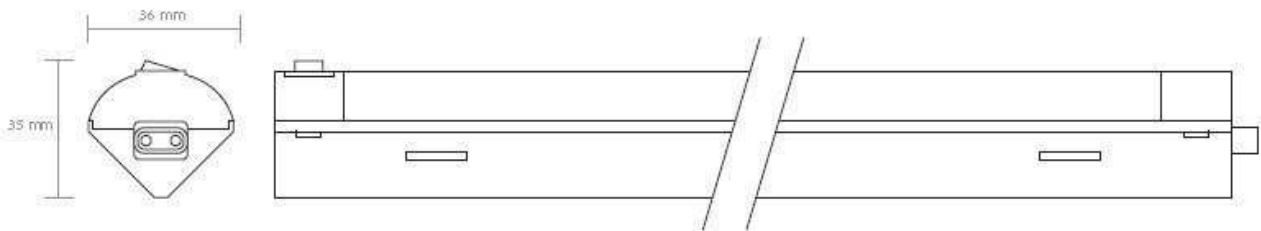

LED STRIPLIGHTS

LEDUC-550

LEDUC-330

LEDUC-250

SUPPLIED COMPLETE WITH MAINS LEAD

LINKABLE

LEDLINK-40 - 40cm LINK LEAD

LED STRIPLIGHTS

Striplights can be cable linked (up to max 10 fittings)

DESCRIPTION

250mm = 47 LEDs - 3W - 100 Lum.
330mm = 65 LEDs - 4.5W - 140 Lum.
550mm = 121 LEDs - 8W - 260 Lum.
Lifetime: up to 50,000 hrs

SPECIFICATIONS

VOLT	230 V
LAMP	LED
CABLE	2 M
LENGTHS	250, 330, 550 mm
LED COLOUR	WHITE

Clip for corner mounting

Clip for vertical mounting

Lamps can be butted together (up to max 10 fittings)